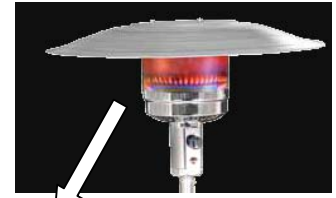

## OTHER BRANDS

Stainless Steel

Powder Coated

- ✓ Not all models are compatible with both domestic & commercial cylinders
- ✓ Indian fabricated stainless steel bodies
- ✓ MS powder coated or iron base

mist magic™

Misting, Humidification and Heating

Table Tops optional

High quality reflector;  
Coverage area 8 Ft

- ✓ Compatible with both domestic & commercial cylinders
- ✓ 100% Stainless Steel body
- ✓ 100% stainless steel base