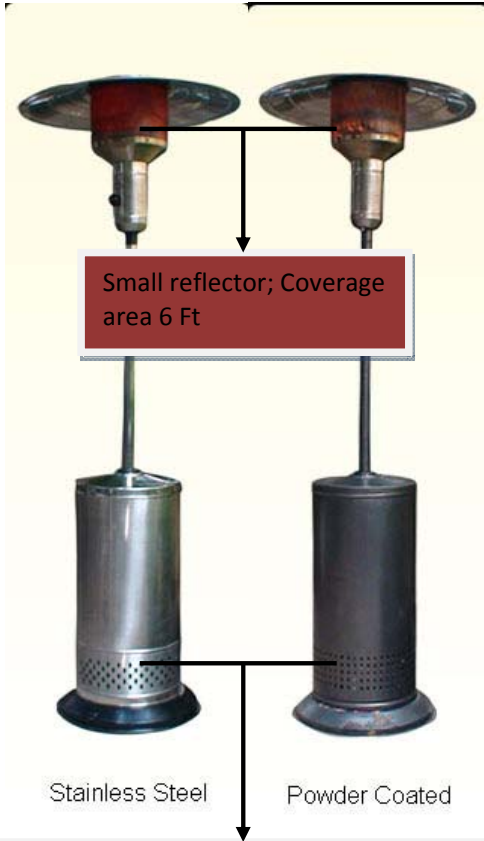

OTHER BRANDS

Stainless Steel

Powder Coated

- ✓ Not all models are compatible with both domestic & commercial cylinders
- ✓ Indian fabricated stainless steel bodies
- ✓ MS powder coated or iron base

mist magic™

Misting, Humidification and Heating